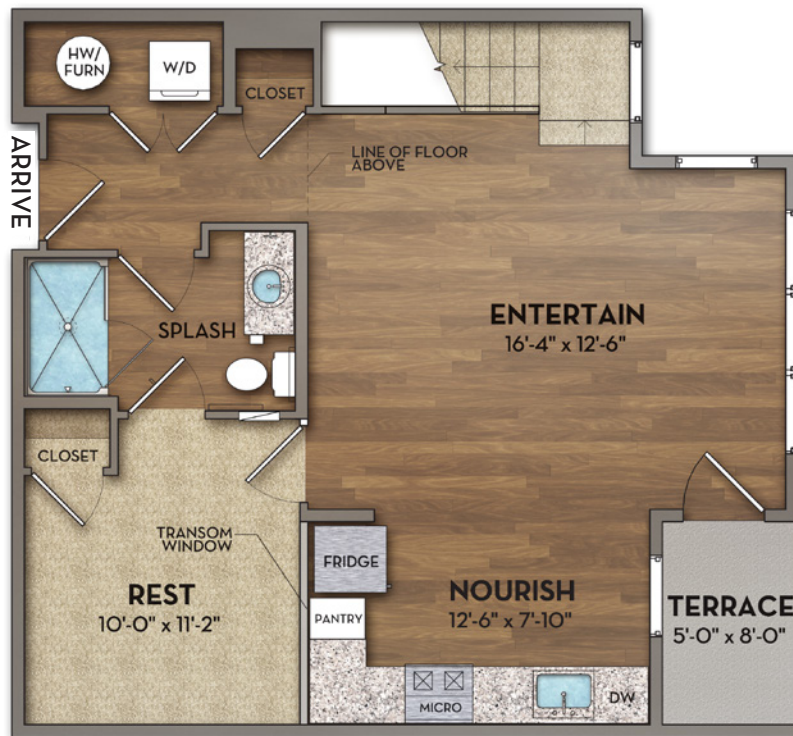

THE
NEILSTON
EDWARDS URBAN

B4-0 | 2 BR, 2 BA TH + DEN

1,319 SF

255 E. LONG STREET • COLUMBUS, OHIO 43215
614-221-9951 • BE THE NEILSTON.COM

UPPER LEVEL

LOWER LEVEL

Please note that all styles may not be available at all times. Rates are subject to change. Square footage shown is interior living space and does not include patio or terrace.