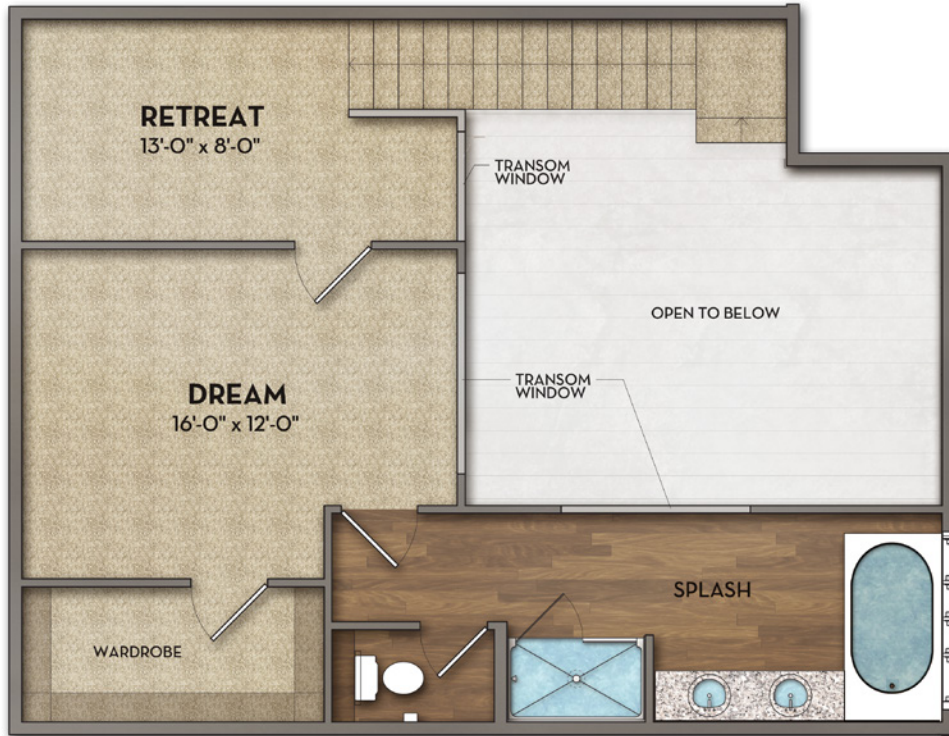

THE
NEILSTON
EDWARDS URBAN

B4-0 | 2 BR, 2 BA TH + DEN

1,319 SF

255 E. LONG STREET • COLUMBUS, OHIO 43215
614-221-9951 • BE THE NEILSTON.COM

UPPER LEVEL

LOWER LEVEL

Please note that all styles may not be available at all times. Rates are subject to change. Square footage shown is interior living space and does not include patio or terrace.