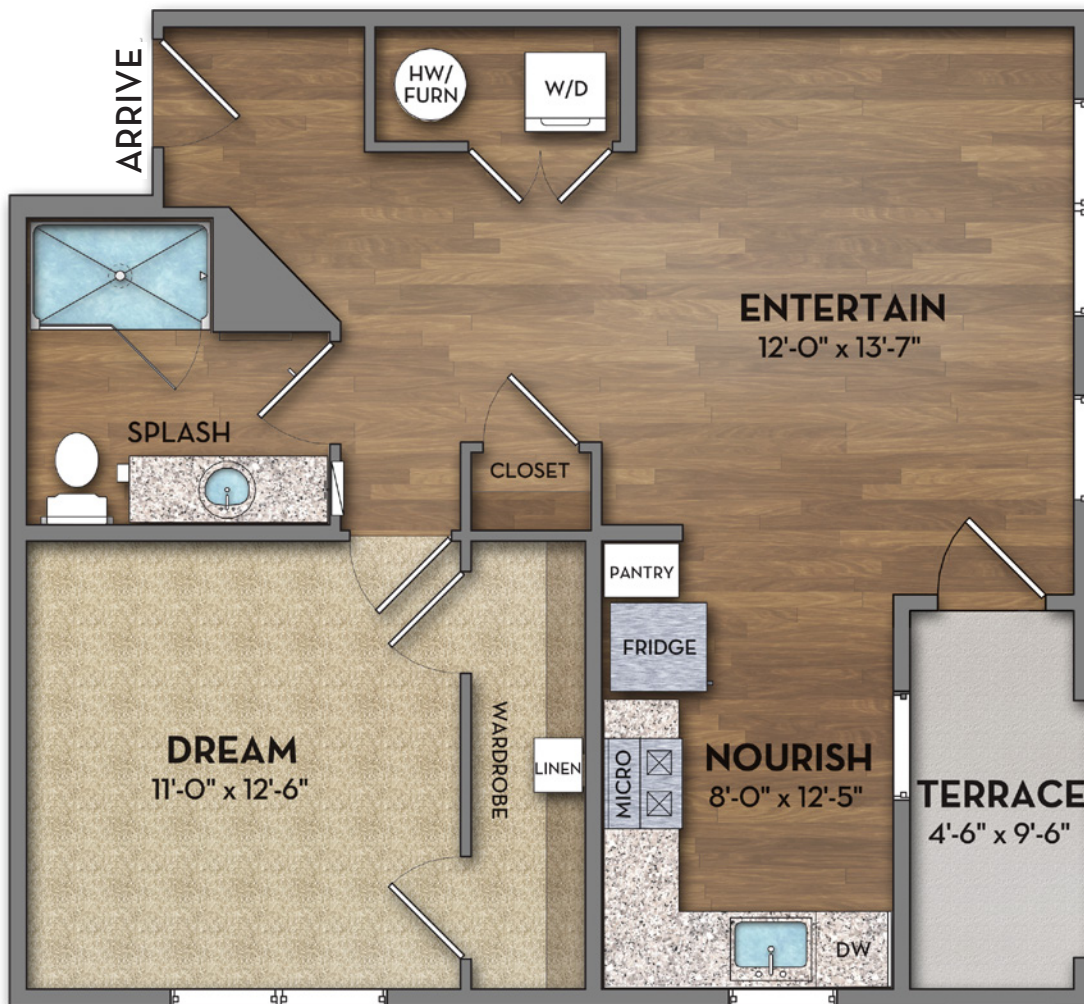

THE  
**NEILSTON**  
EDWARDS URBAN

A5-0 | 1 BR, 1 BA

758 SF

255 E. LONG STREET • COLUMBUS, OHIO 43215  
614-221-9951 • BE THE NEILSTON.COM

Please note that all styles may not be available at all times. Rates are subject to change. Square footage shown is interior living space and does not include patio or terrace.