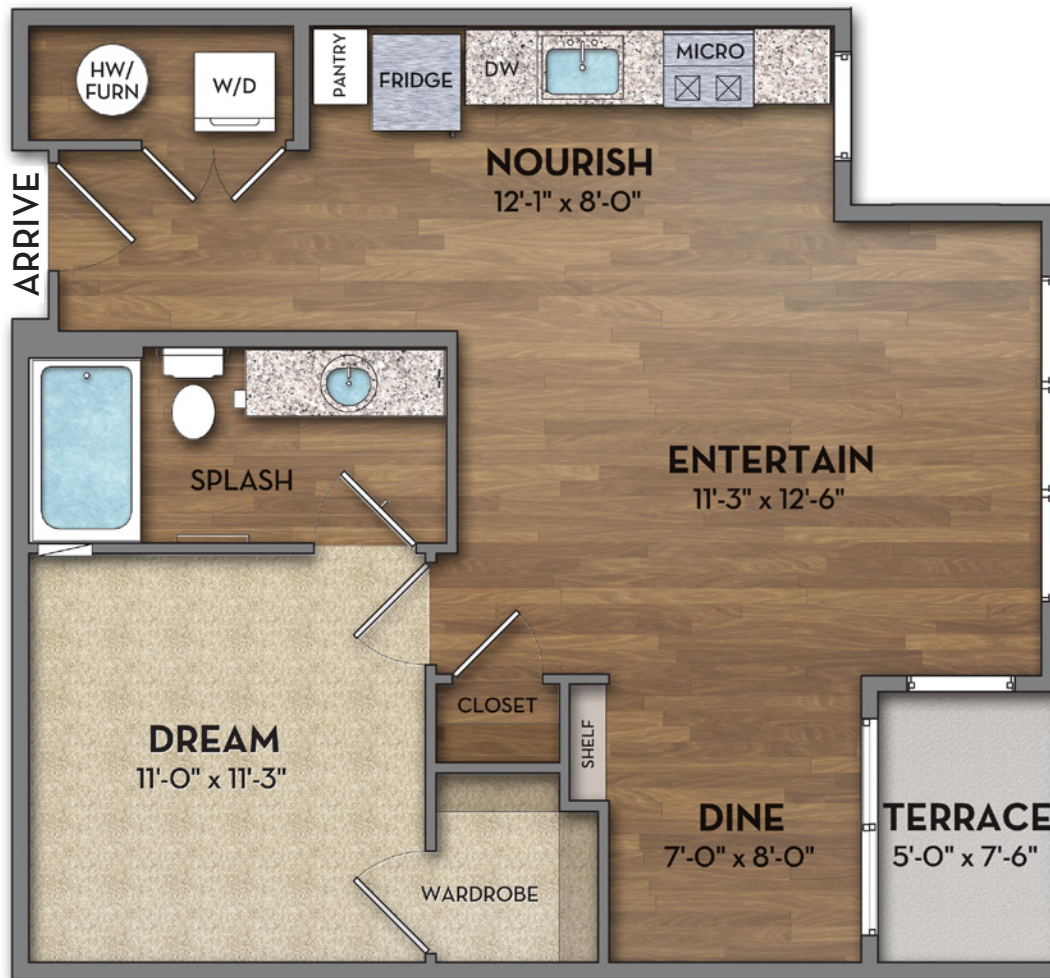

THE
NEILSTON
EDWARDS URBAN

A2-0 | 1 BR, 1 BA

706 SF

255 E. LONG STREET • COLUMBUS, OHIO 43215
614-221-9951 • BE THE NEILSTON.COM

Please note that all styles may not be available at all times. Rates are subject to change. Square footage shown is interior living space and does not include patio or terrace.