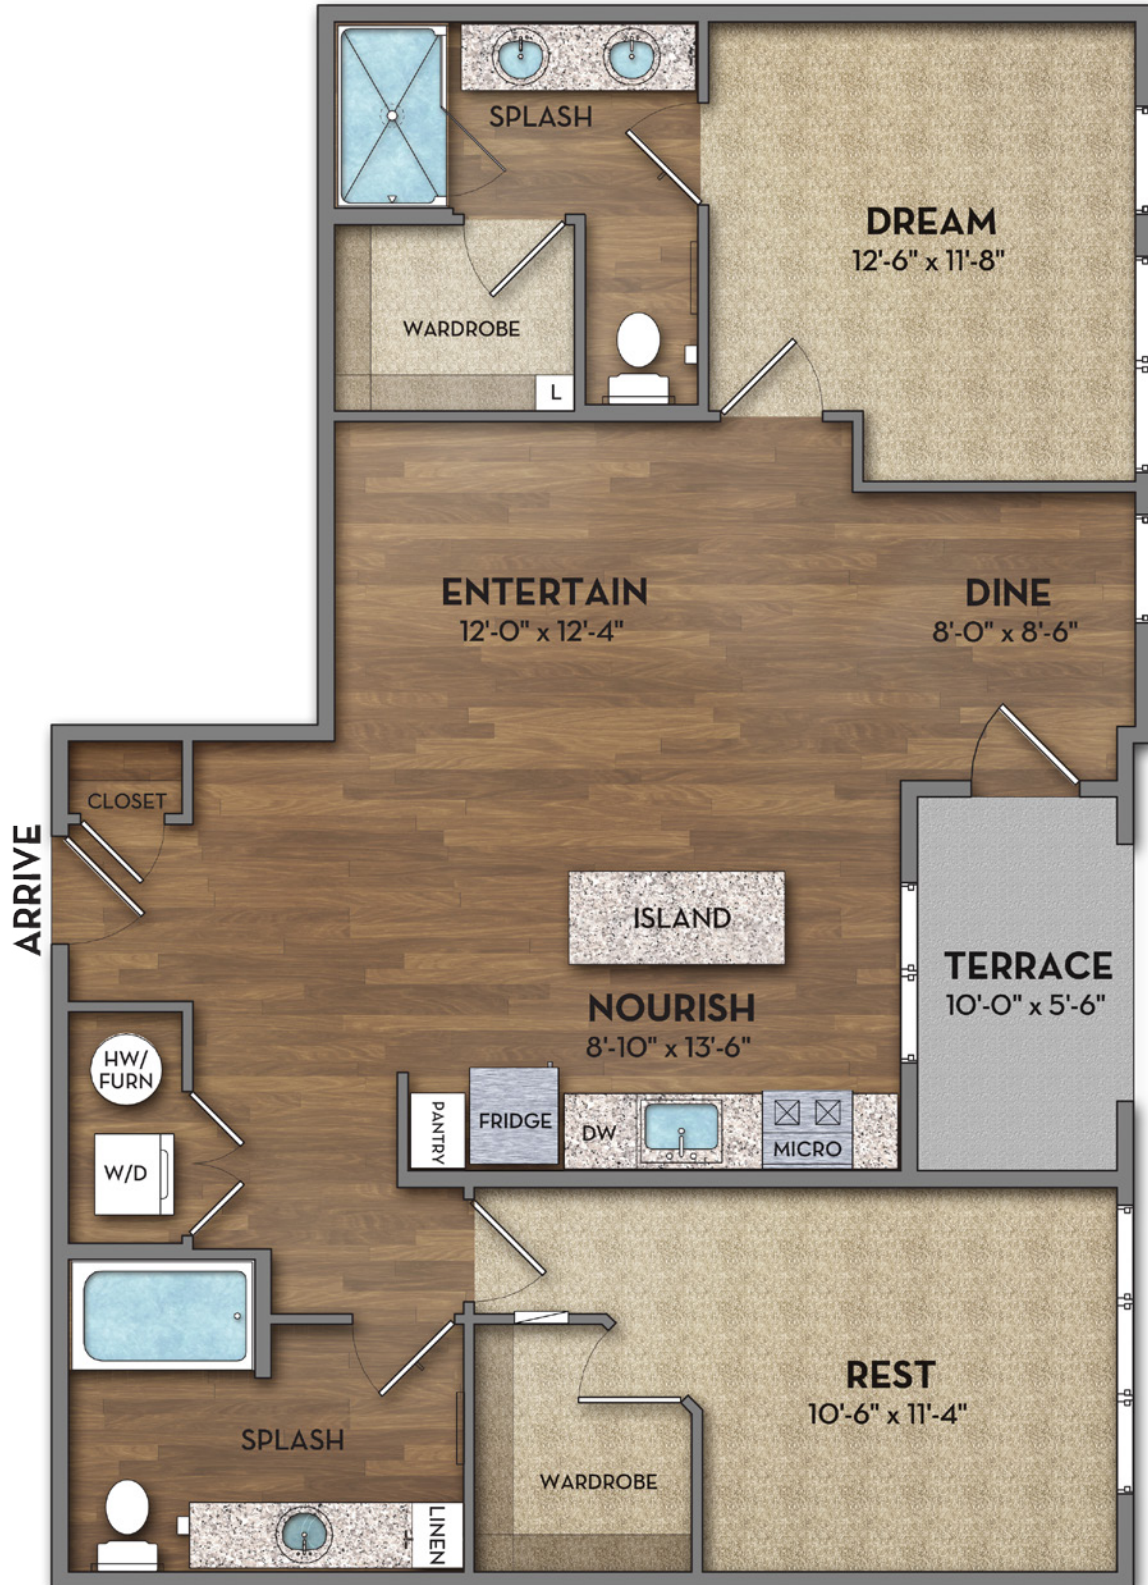

THE
NEILSTON
EDWARDS URBAN

B3-2 | 2 BR, 2 BA

1,120 SF

255 E. LONG STREET • COLUMBUS, OHIO 43215
614-221-9951 • BE THE NEILSTON.COM

Please note that all styles may not be available at all times. Rates are subject to change. Square footage shown is interior living space and does not include patio or terrace.